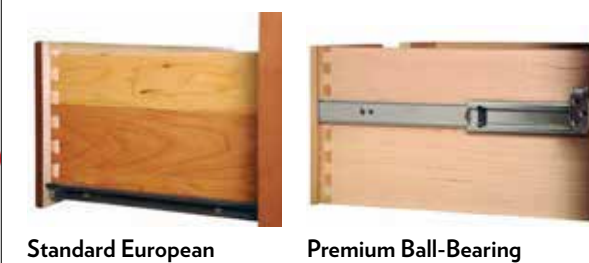

Drawer Slide Options