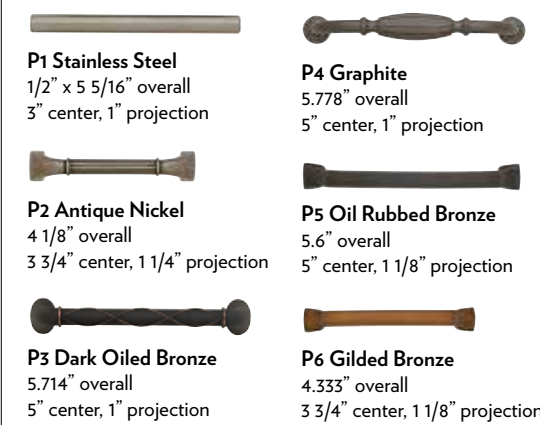

**495-200 Bedside Cabinet
with Drawer & Door**
20W x 18D x 30H

**495-210 Three Drawer
Bedside Cabinet**
20W x 18D x 30H

FUZION

Wood Finishes

Wood & Laminate Finishes

Standard Hardware Options

Premium Hardware Options