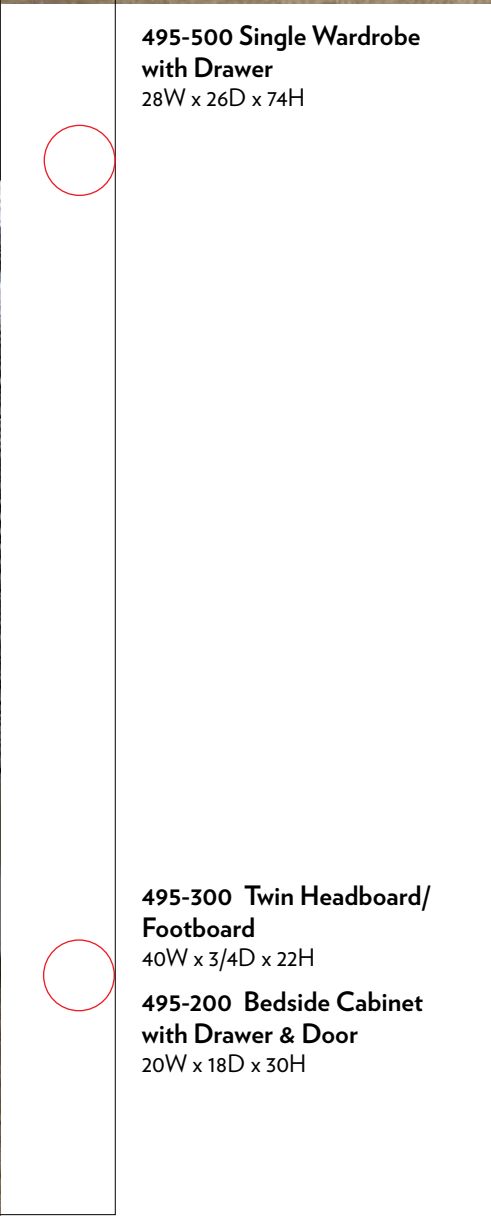

FUZION
COLLECTION

495-500 Single Wardrobe with Drawer
28W x 26D x 74H

495-300 Twin Headboard/ Footboard
40W x 3/4D x 22H

495-200 Bedside Cabinet with Drawer & Door
20W x 18D x 30H

495-400 Four Drawer Chest
28W x 18D x 39H

**495-200 Bedside Cabinet
with Drawer & Door**
20W x 18D x 30H

**495-210 Three Drawer
Bedside Cabinet**
20W x 18D x 30H

FUZION

Wood Finishes

Wood & Laminate Finishes

Standard Hardware Options

Premium Hardware Options

Lock Options

Drawer Slide Options

Optional Casters

495-300 Twin Headboard/Footboard
40W x 3/4D x 22H

495-500 Single Wardrobe with Drawer
28W x 26D x 74H

495-200 Bedside Cabinet with Drawer & Door
20W x 18D x 30H

495-210 Three Drawer Bedside Cabinet
20W x 18D x 30H

495-400 Four Drawer Chest
28W x 18D x 39H

495-520 Double Wardrobe
41W x 26D x 74H